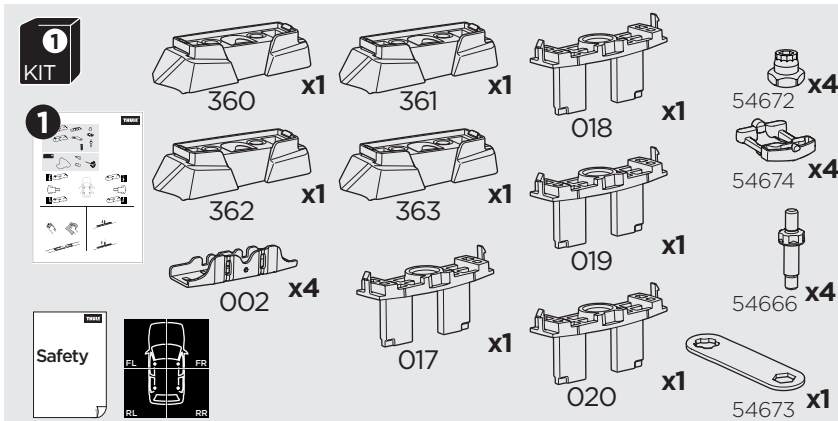

1

Kit 187176 MERCEDES EQE SUV (X294), 5-dr SUV, 23-

This kit is only for vehicles with fixpoint mounting.

3

4

5

i