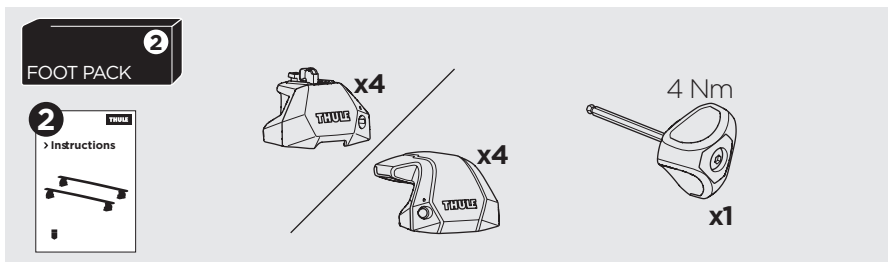

1

Kit 187176 MERCEDES EQE SUV (X294), 5-dr SUV, 23-

This kit is only for vehicles with fixpoint mounting.

3

4

5

i