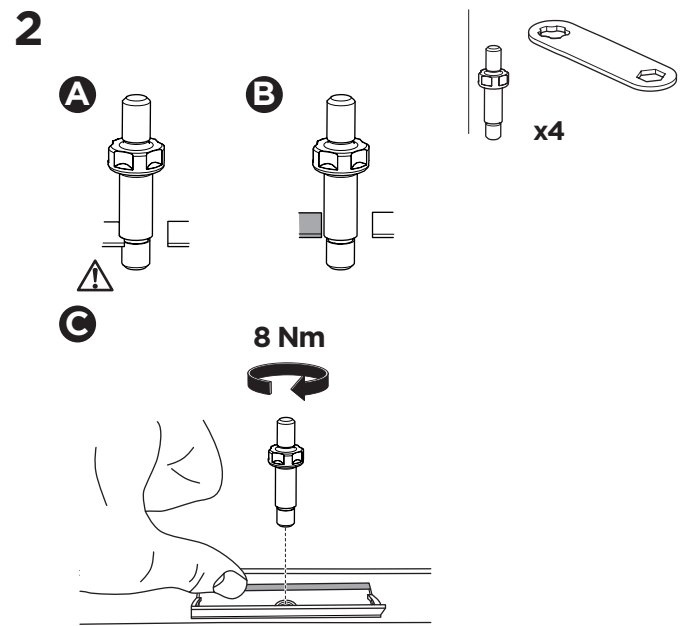

1

Kit 187176 MERCEDES EQE SUV (X294), 5-dr SUV, 23-

This kit is only for vehicles with fixpoint mounting.

3

4

5

i