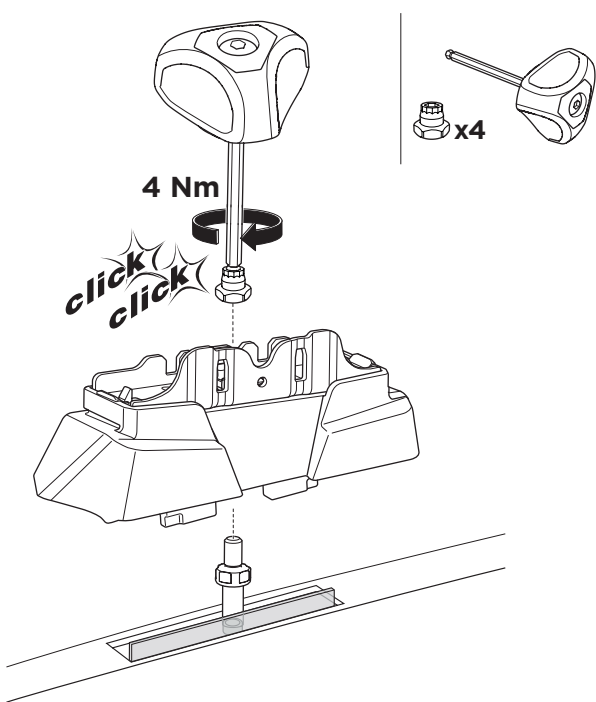

1

Kit 187176 MERCEDES EQE SUV (X294), 5-dr SUV, 23-

This kit is only for vehicles with fixpoint mounting.

3

4

5

i