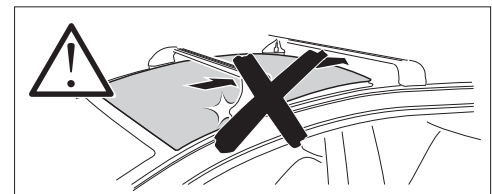

1

Kit 187176 MERCEDES EQE SUV (X294), 5-dr SUV, 23-

This kit is only for vehicles with fixpoint mounting.

3

4

5

i