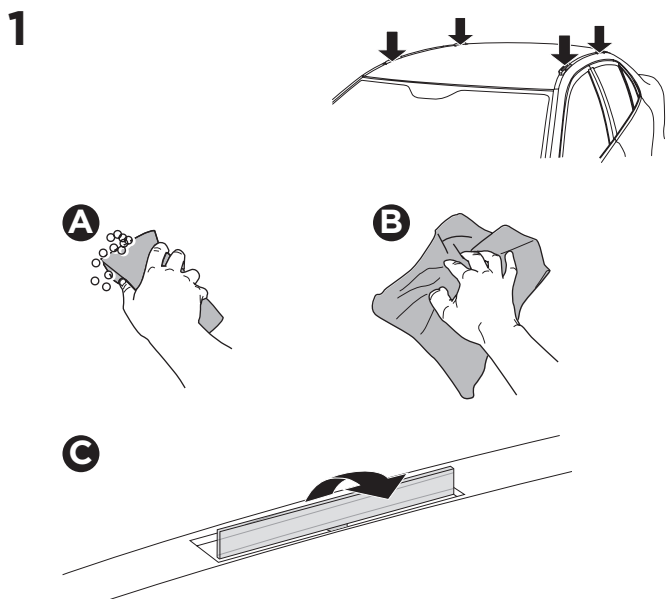

1

Kit 187176 MERCEDES EQE SUV (X294), 5-dr SUV, 23-

This kit is only for vehicles with fixpoint mounting.

3

4

5

i