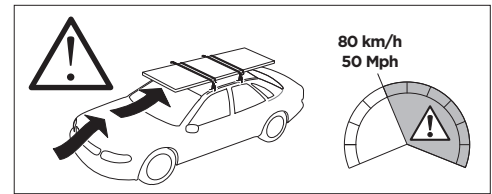

1

Kit 187176 MERCEDES EQE SUV (X294), 5-dr SUV, 23-

This kit is only for vehicles with fixpoint mounting.

3

4

5

i