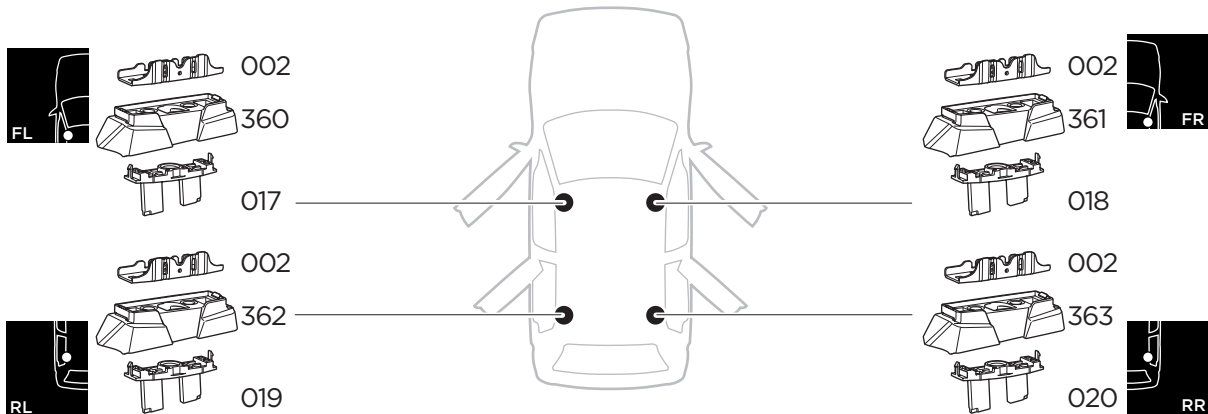

1

Kit 187176 MERCEDES EQE SUV (X294), 5-dr SUV, 23-

This kit is only for vehicles with fixpoint mounting.

3

4

5

i